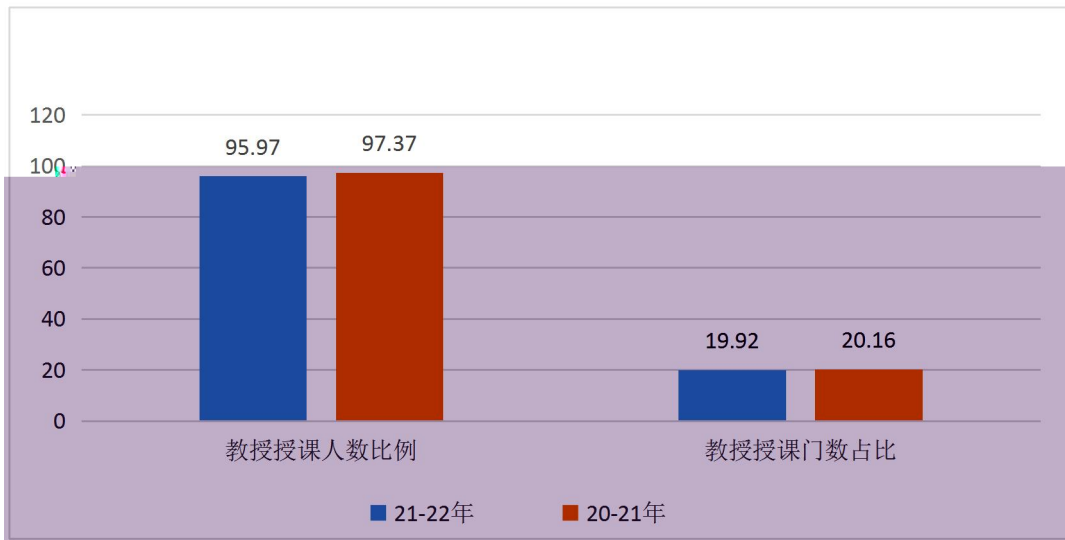

# 安徽科技学院

		Q1		Q2	
		Jan	Feb	Mar	Apr
Total					
Category 1	Sub-Category 1				
	Sub-Category 2				
	Sub-Category 3				
	Sub-Category 4				
	Sub-Category 5				
	Sub-Category 6				
	Sub-Category 7				
	Sub-Category 8				
Category 2	Sub-Category 1				
	Sub-Category 2				
	Sub-Category 3				
	Sub-Category 4				
Category 3	Sub-Category 1				
	Sub-Category 2				
	Sub-Category 3				
	Sub-Category 4				