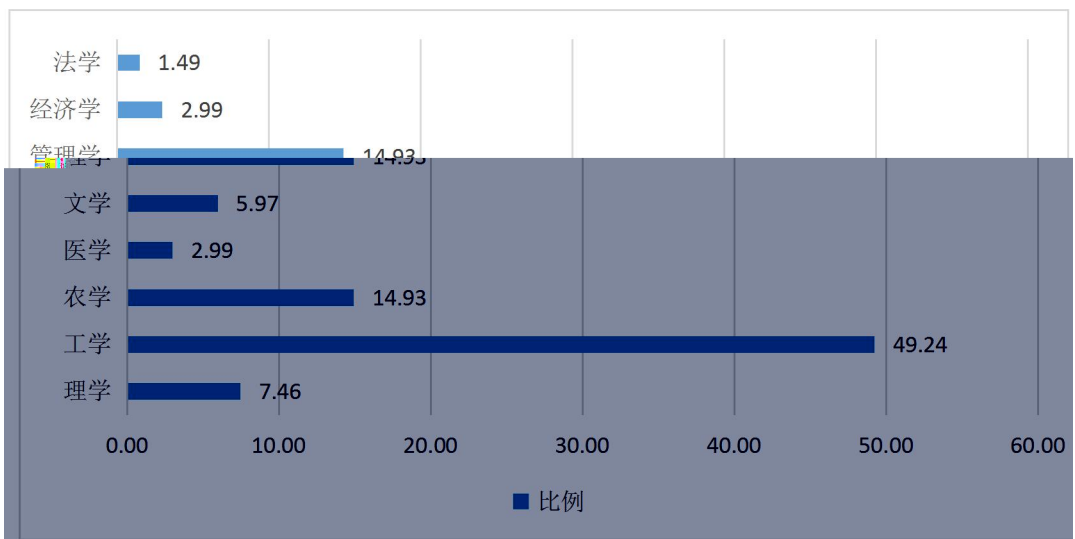

# 安徽科技学院

		Q1		Q2	
		Jan	Feb	Mar	Apr
Total					
Category 1	Sub-Category 1				
	Sub-Category 2				
	Sub-Category 3				
	Sub-Category 4				
	Sub-Category 5				
	Sub-Category 6				
	Sub-Category 7				
	Sub-Category 8				
Category 2	Sub-Category 1				
	Sub-Category 2				
	Sub-Category 3				
	Sub-Category 4				
Category 3	Sub-Category 1				
	Sub-Category 2				
	Sub-Category 3				
	Sub-Category 4				